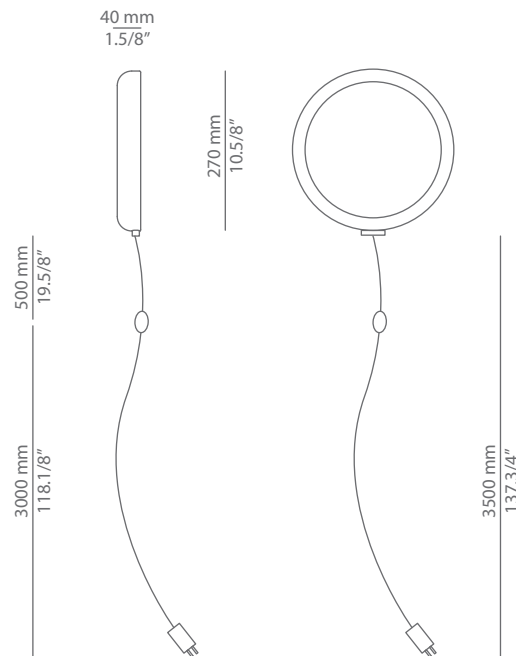

# MOOD

M-4066

## table lamp

Date	Type
Project	
Location	
Model #	Quantity
Specifier	

### Ordering information

Code	Lamp	Finish
M-4066	LED 19W (led included) <span style="color: orange;">F</span> (2700K / Ang 120° / >80 CRI / 24V) / 100V - 240V / Typ* 1800 lumens Push button dimmer on the cord / Universal plug	74 WH White 91 ND Nude CUSTOM